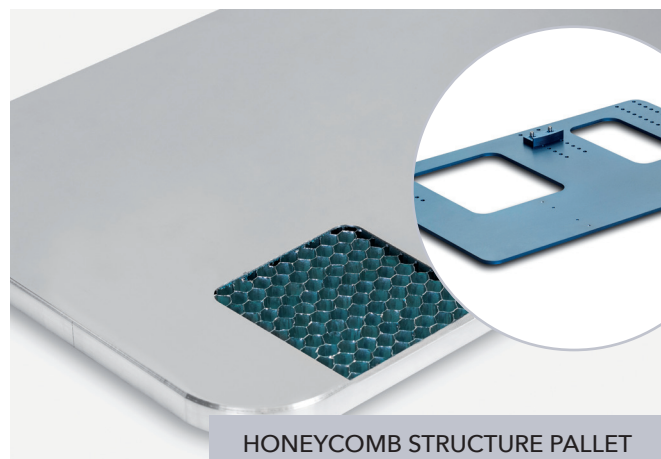

ENDLESS OPTIONS